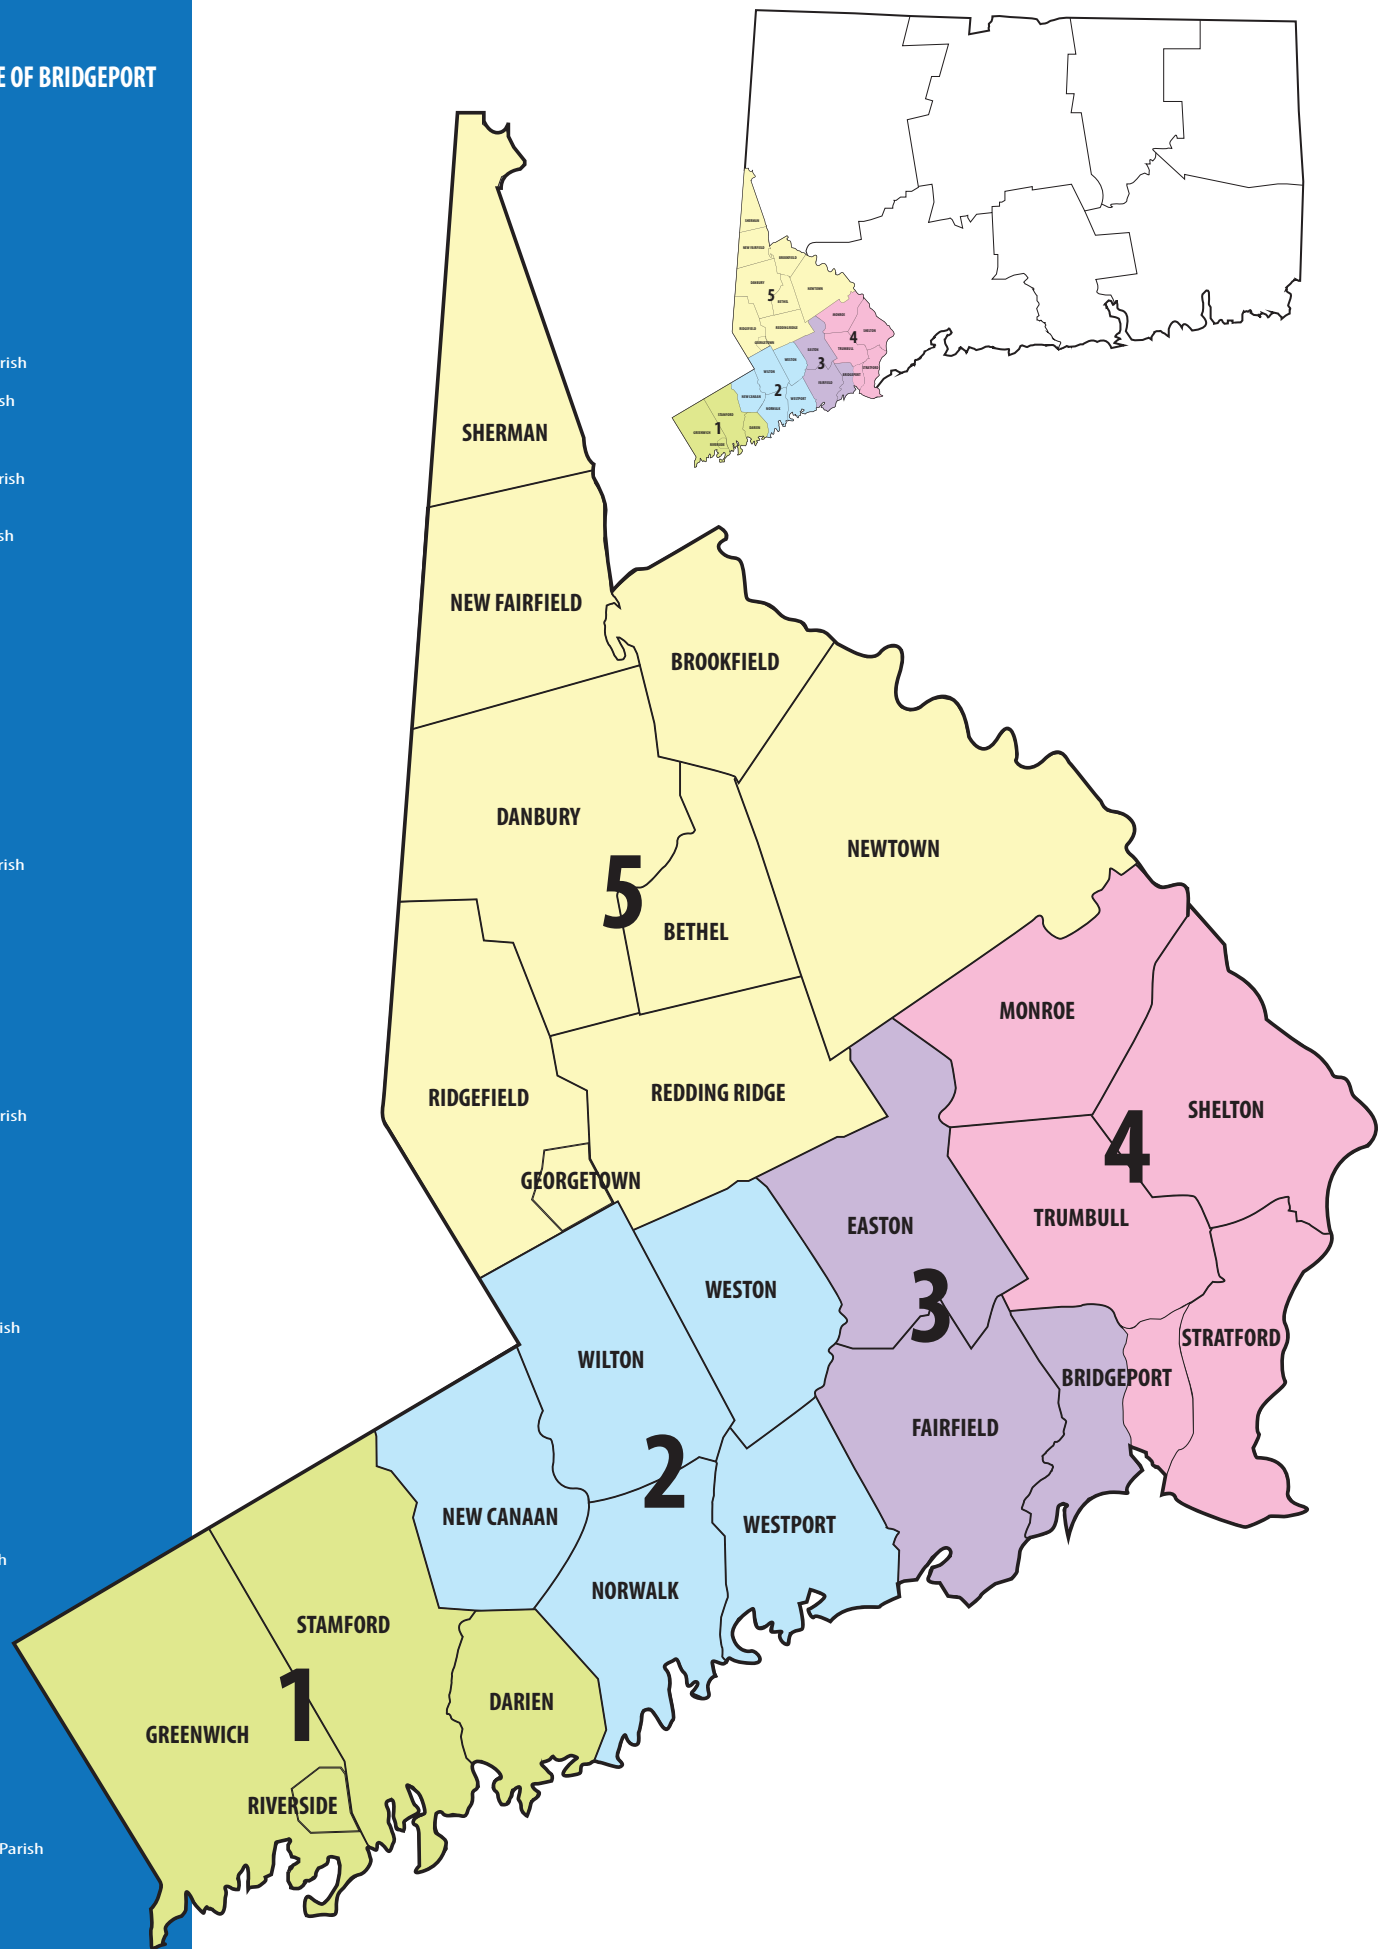

Darien

Saint John Parish
Saint Thomas More Parish

Easton

Notre Dame Parish

Fairfield

Holy Cross Parish
Holy Family Parish
Our Lady of the Assumption Parish
Saint Anthony of Padua Parish
Saint Emery Parish
Saint Pius X Parish
Saint Thomas Aquinas Parish

New Fairfield

Saint Edward the Confessor Parish

Newtown

Saint Rose of Lima Parish

Norwalk

Saint Jerome Parish
Saint Ladislaus Parish
Saint Mary Parish
Saint Matthew Parish
Saint Philip Parish
Saint Joseph Parish
Saint Thomas the Apostle Parish

Weston

Saint Francis of Assisi Parish

Westport

Assumption Parish
Saint Luke Parish

Wilton

Our Lady of Fatima Parish

FAIRFIELD COUNTY DIOCESE OF BRIDGEPORT

FAIRFIELD COUNTY VICARIATES 1 - 5